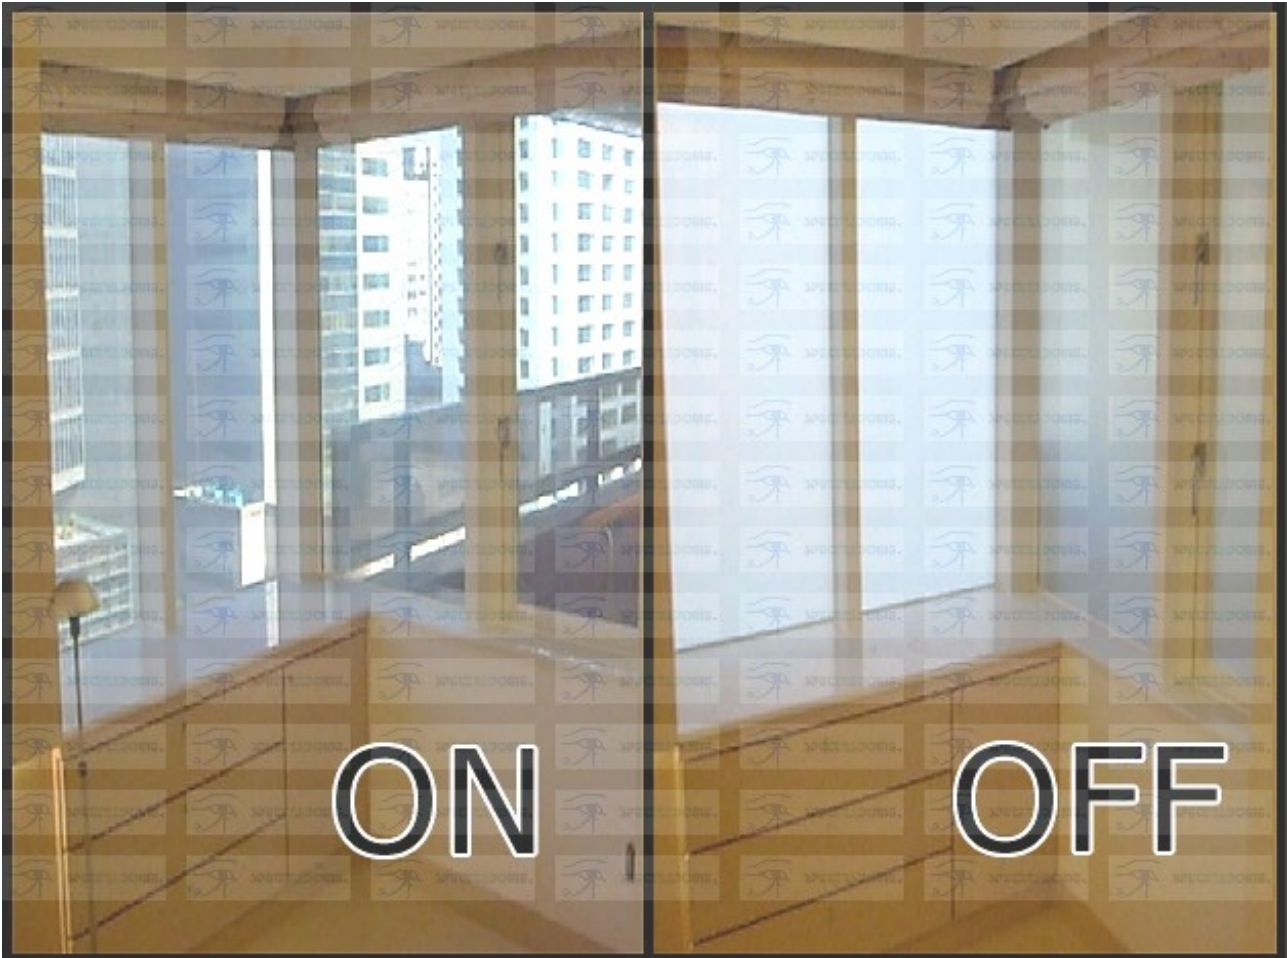

Some installation examples with system ON and OFF:

living room

luxurious shop----->

hotel room:

LCD projection ----->

As clearly shown in the aside picture, indoor LCD glass installations can turn any wall or window into a large home cinema screen when system is turned off.

Commercial advertisement use is also possible: we are able to provide our clients with customized LCD panels of large dimensions for LCD projection of images as well as video footage.

The aside pictures show LCD glass installation on a boat window: the upper picture shows a transparent window (LCD glass turned on) whereas the lower picture shows system in off status.